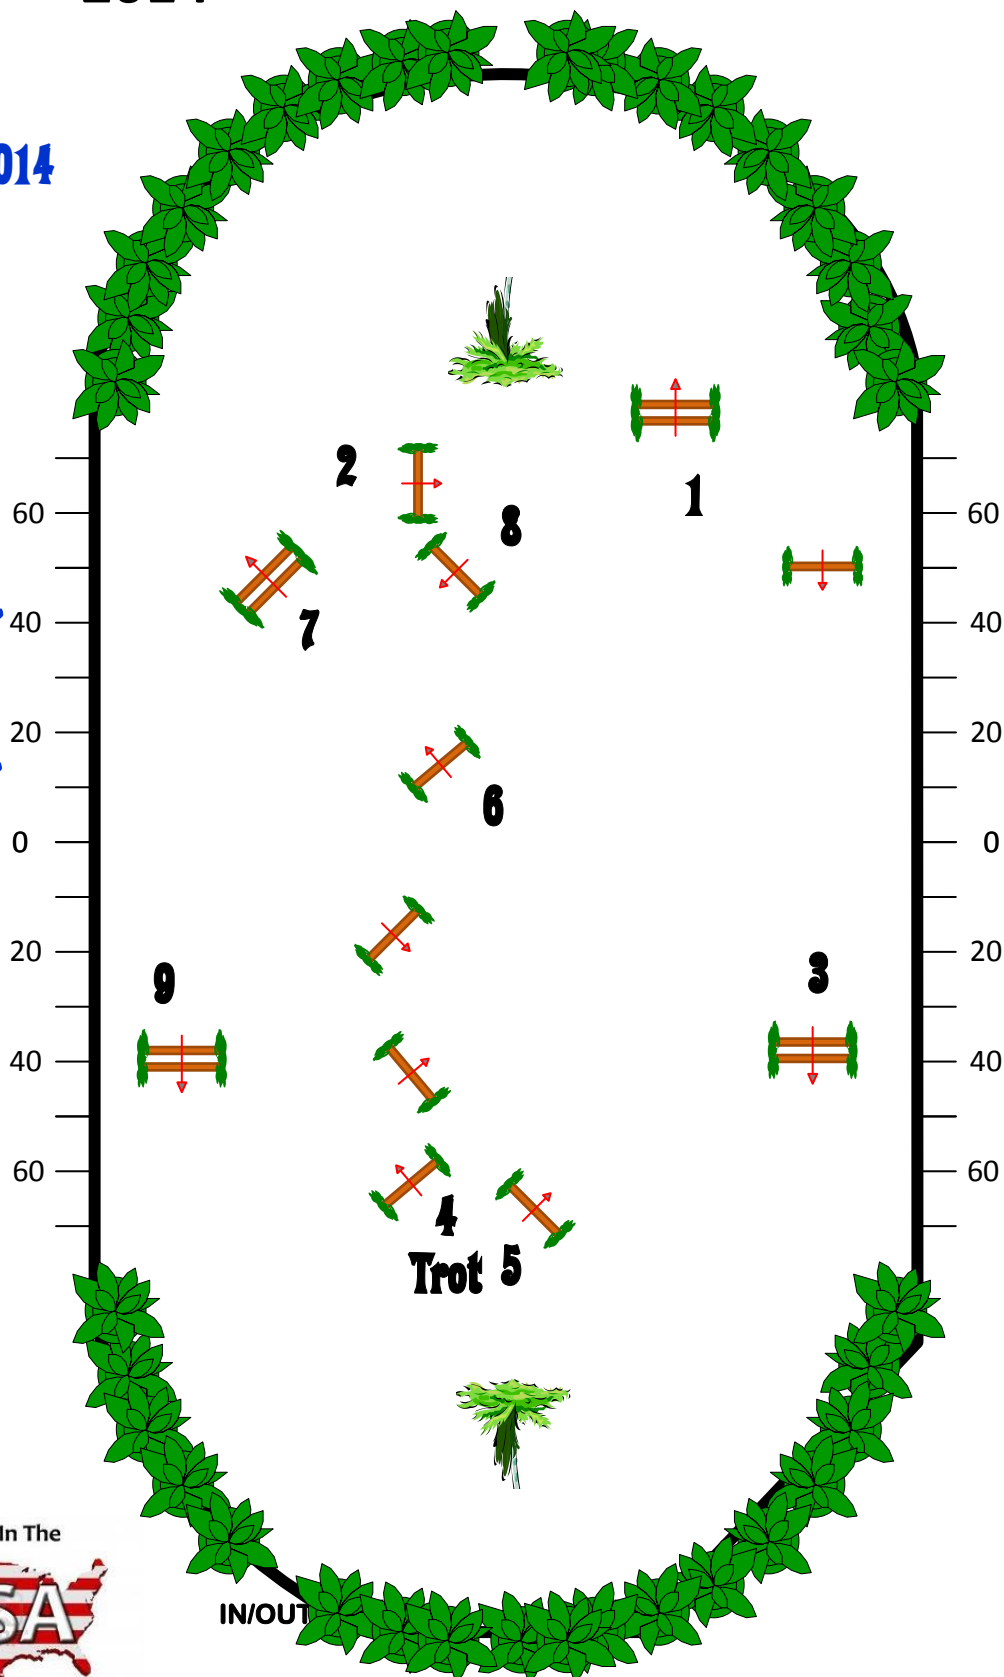

Pennsylvania National HORSE SHOW

2014

Thursday, October 09, 2014

Classes:

23 Small Junior 15&u

28 Small Junior 16-17

33 Large Junior 15&u

38 Large Junior 16-17

Handy Round

Courses By:
Allen Rheinheimer