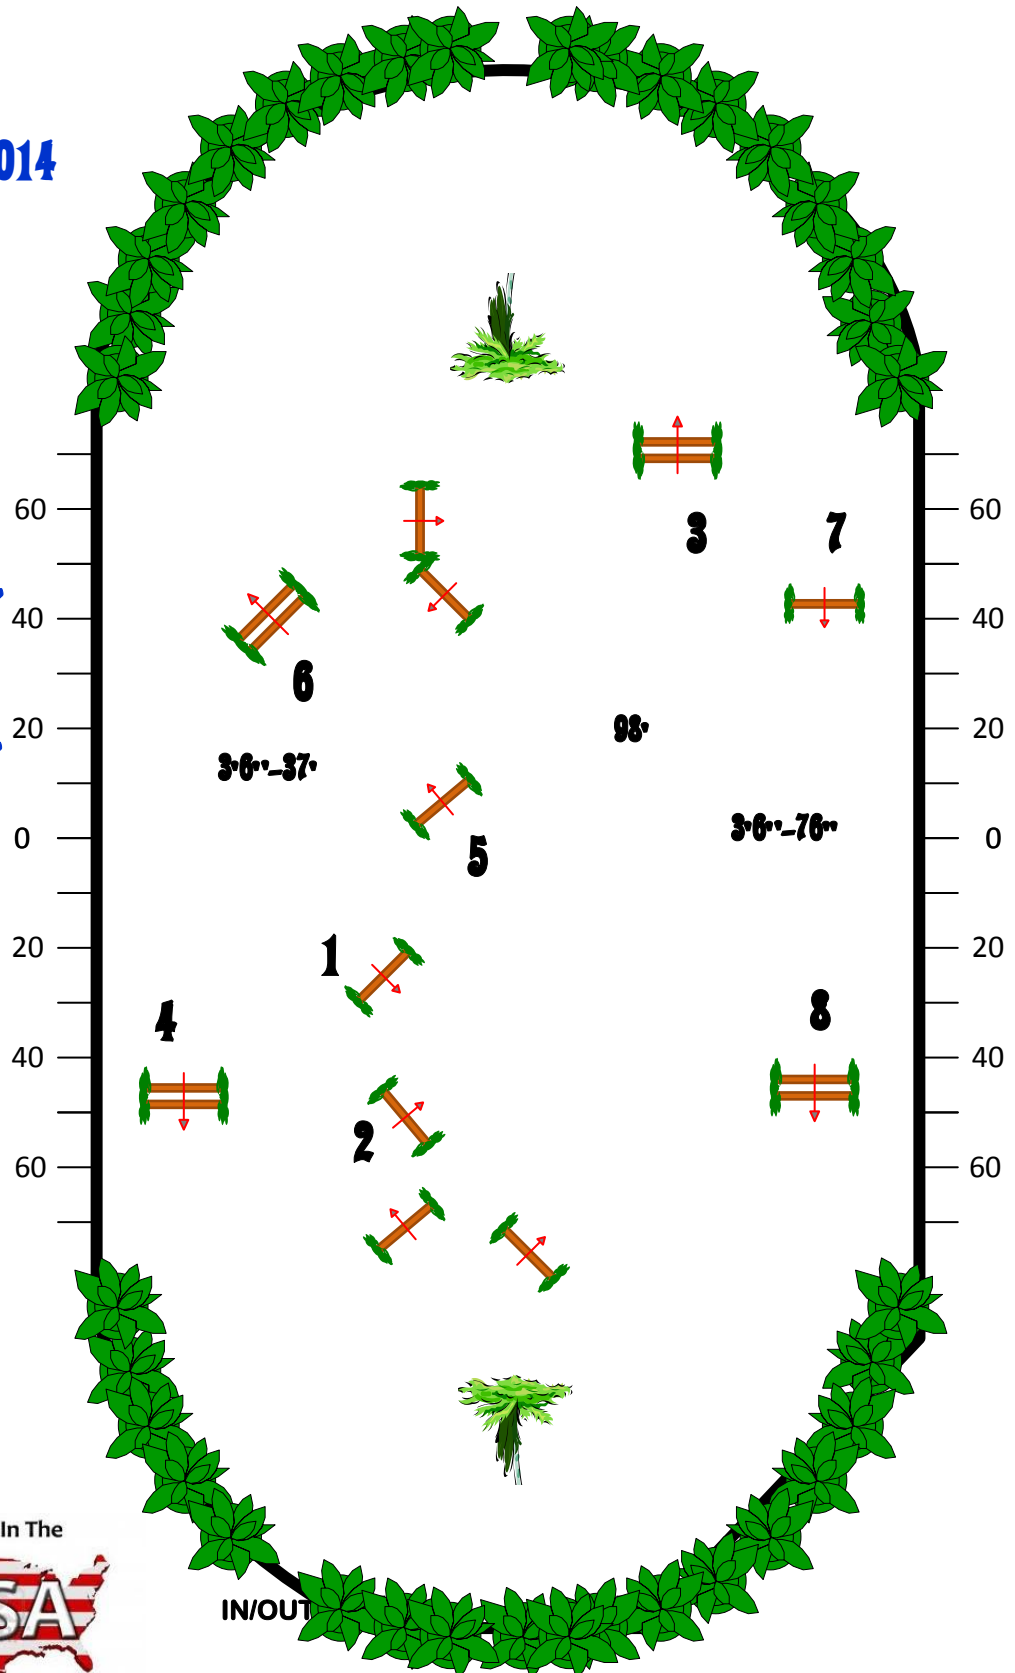

Pennsylvania National HORSE SHOW

2014

Thursday, October 09, 2014

Classes:

22 Small Junior 15&u

27 Small Junior 16-17

32 Large Junior 15&u

37 Large Junior 16-17

First Round

Made In The

Courses By:
Allen Rheinheimer