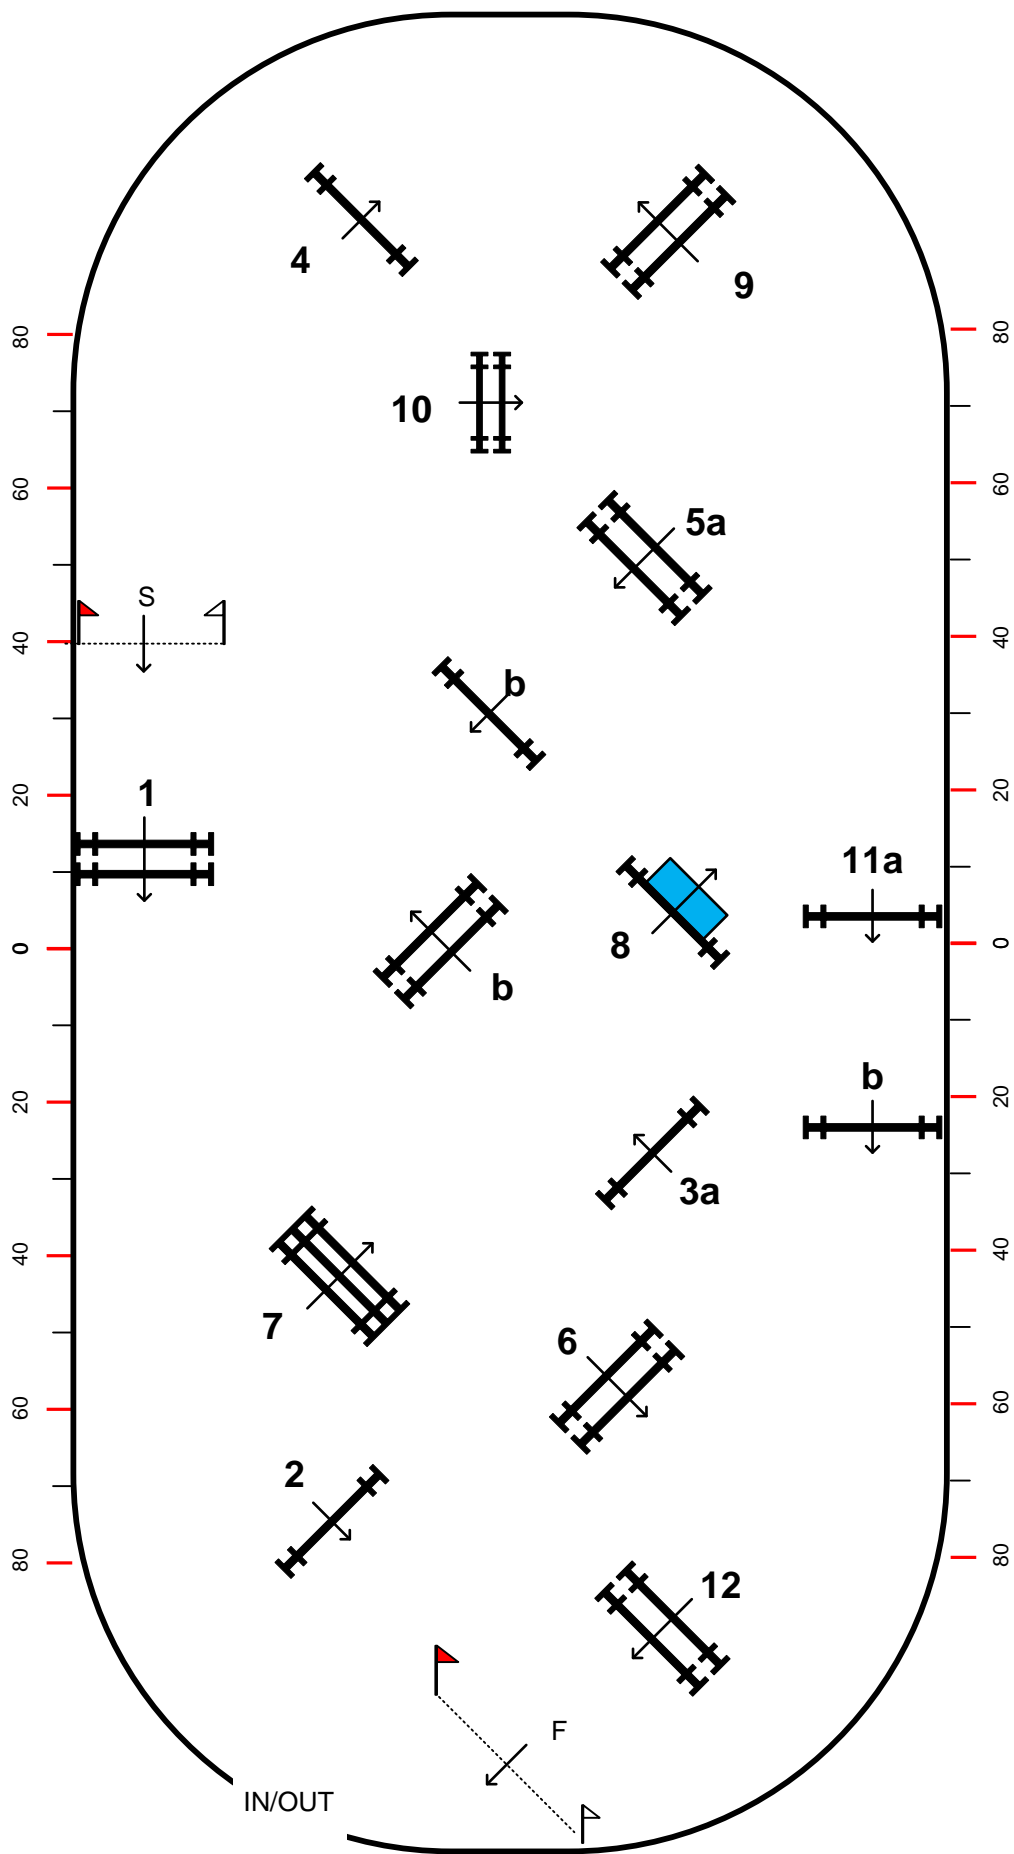

Pennsylvania National Horse Show

CLASS: 221 Junior Jumper Phase I

Class Specifications

Table: III
 Format: Faults Converted
 Height: 1.40

Speed: 350 m/min

Length: 0 m
 Time Allowed: 0 sec
 Time Limit: 120 sec

1st Round: 1 to 12
 Efforts: 15
 Closed Efforts:
 Options:

Jump-Off:
 NO
 Length: 0 m
 Time Allowed: 0 sec
 Time Limit: 0 sec

Michel
Vaillancourt

Course-Designer