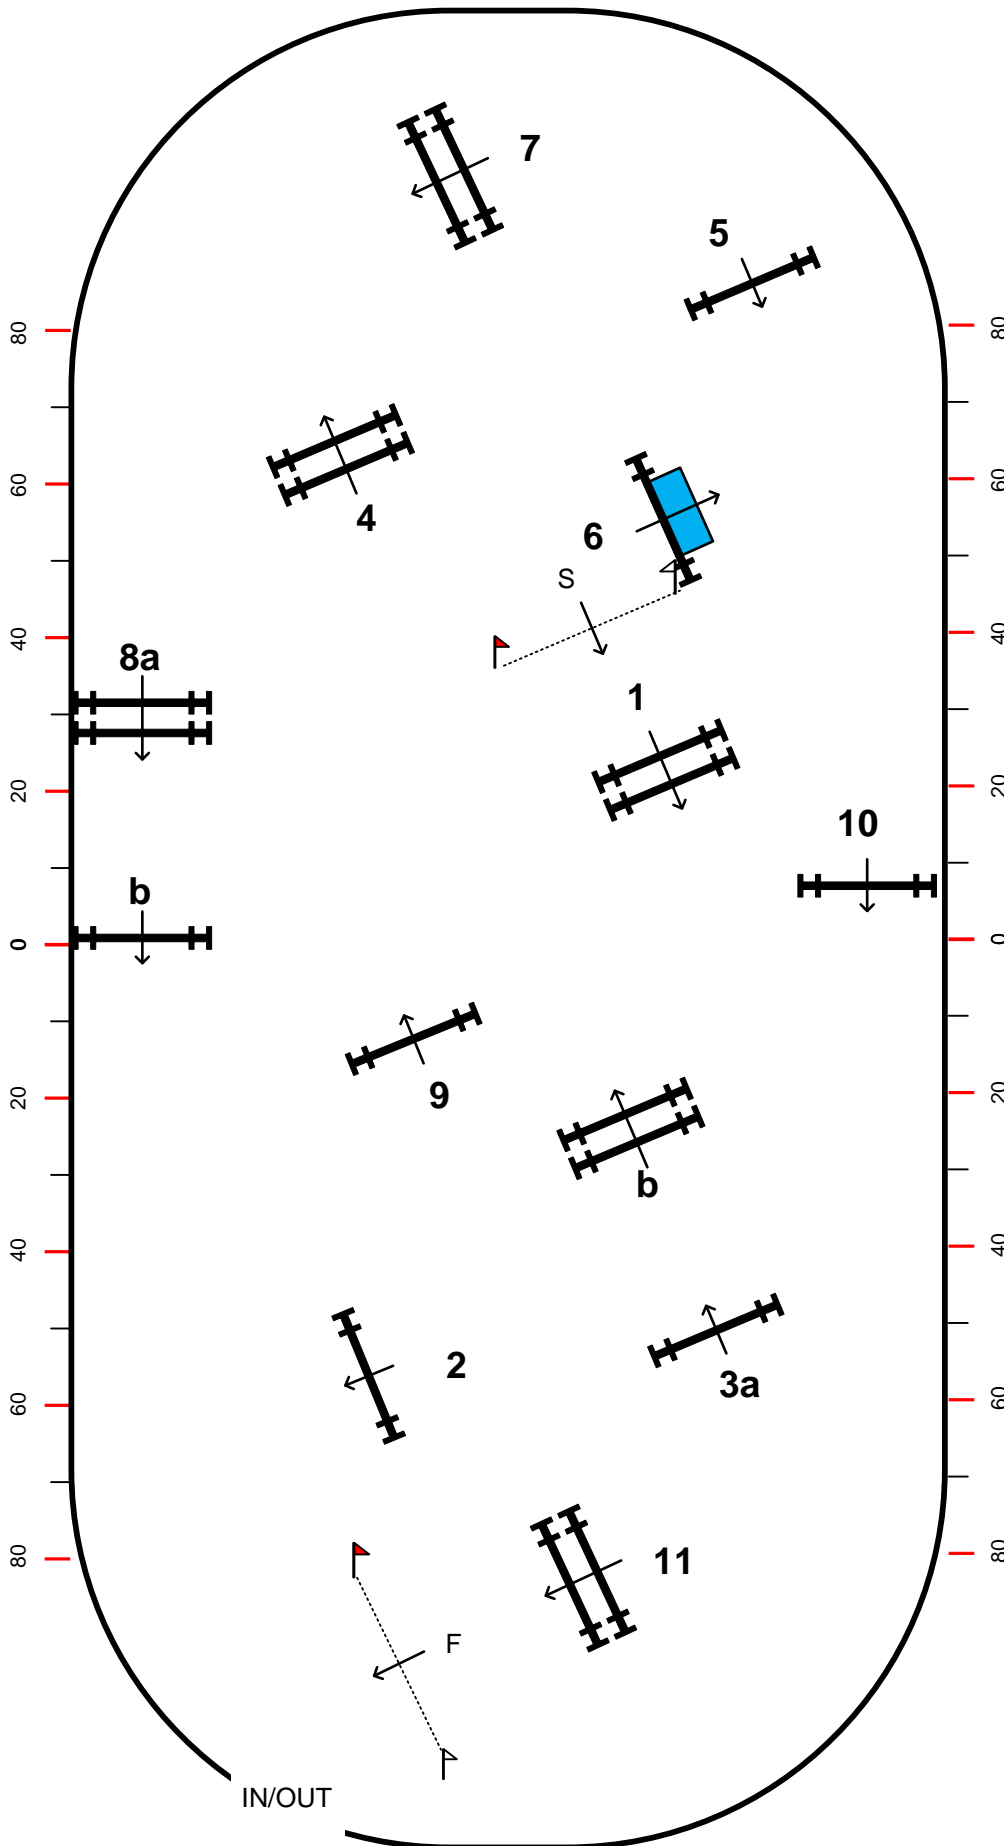

Pennsylvania National Horse Show

**CLASS: 201 Open Jumper
1.40m**

Class Specifications

Table: III

Format: Faults Converted

Height: 1.40

Speed: 350 m/min

Length: 0 m

Time Allowed: 0 sec

Time Limit: 120 sec

1st Round: 1 to 11

Efforts: 13

Closed Efforts:

Options:

Jump-Off:

NO

Length: 0 m

Time Allowed: 0 sec

Time Limit: 0 sec

**Michel
Vaillancourt**

Course-Designer